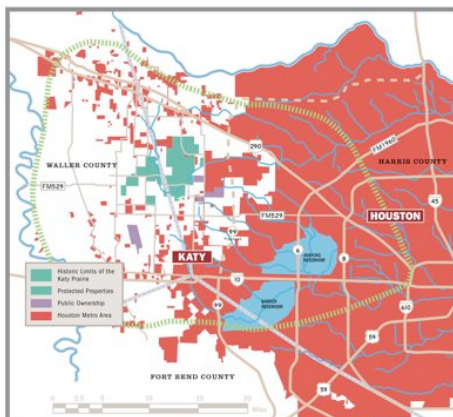

Katy Prairie Conservancy

THE KATY PRAIRIE – FLAT OUT WONDERFUL

PrairieWorks Volunteer

Help KPC restore wildlands!

Description: PrairieWorks volunteers assist in maintaining KPC's Coastal Prairie Native Seed Nursery, combat invasive species, mulch trails, clear fences of vegetation, etc.